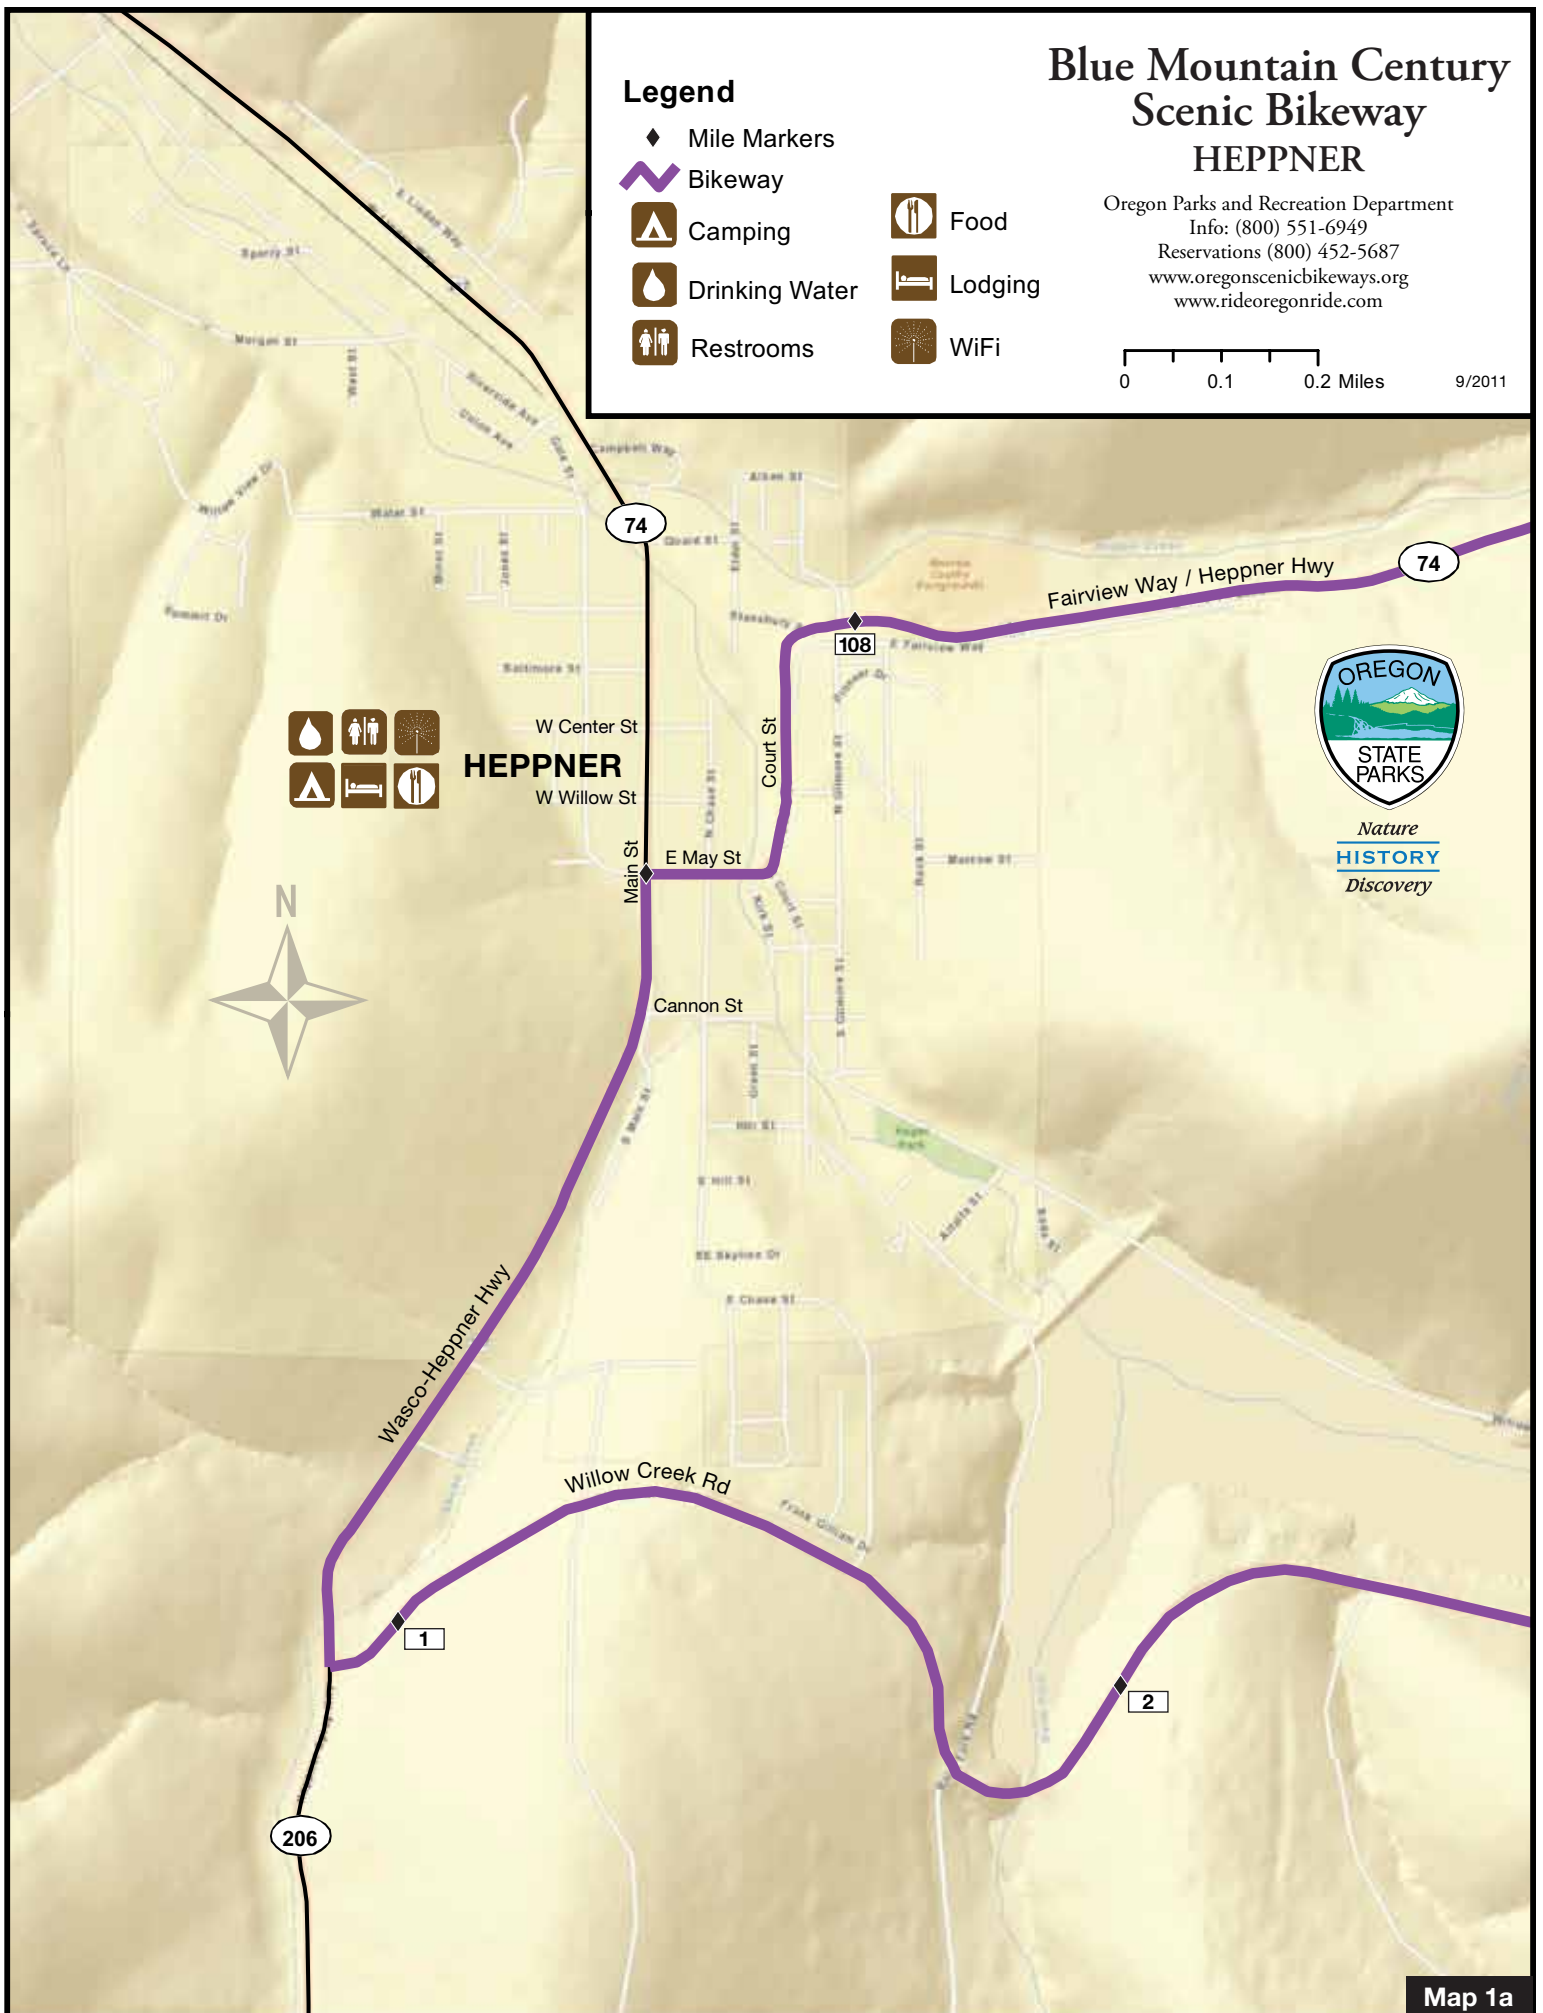

# Blue Mountain Century Scenic Bikeway HEPPNER

Oregon Parks and Recreation Department  
 Info: (800) 551-6949  
 Reservations (800) 452-5687  
[www.oregonscenicbikeways.org](http://www.oregonscenicbikeways.org)  
[www.rideoregonride.com](http://www.rideoregonride.com)

## Legend

- ◆ Mile Markers
- 🚲 Bikeway
- 🏕️ Camping
- 💧 Drinking Water
- 🚻 Restrooms
- 🍴 Food
- 🛏️ Lodging
- 📶 WiFi

0 0.1 0.2 Miles

9/2011

**HEPPNER**

*Nature*  
**HISTORY**  
*Discovery*