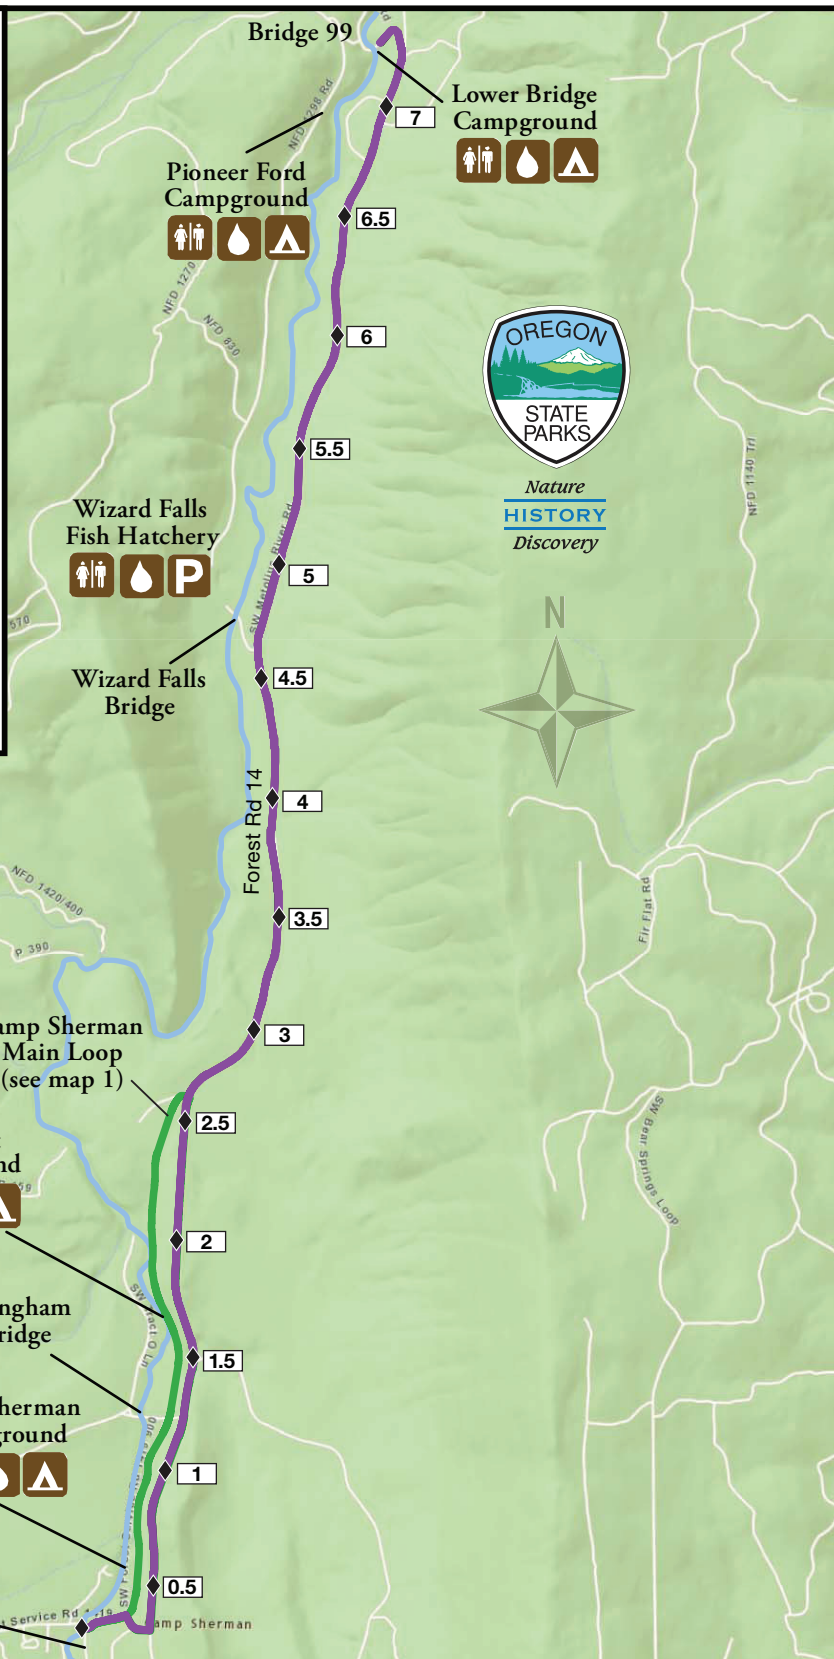

Legend

-  Bikeway
-  Mile Markers
-  Camping
-  Parking
-  Drinking Water
-  Restrooms
-  Food
-  Lodging

Metolius Loops Scenic Bikeway CAMP SHERMAN TO LOWER BRIDGE SPUR

Oregon Parks and Recreation Department
 Info: (800) 551-6949
 Reservations (800) 452-5687
www.oregonscenicbikeways.org
www.rideoregonride.com

Camp Sherman to Lower Bridge Elevation Profile