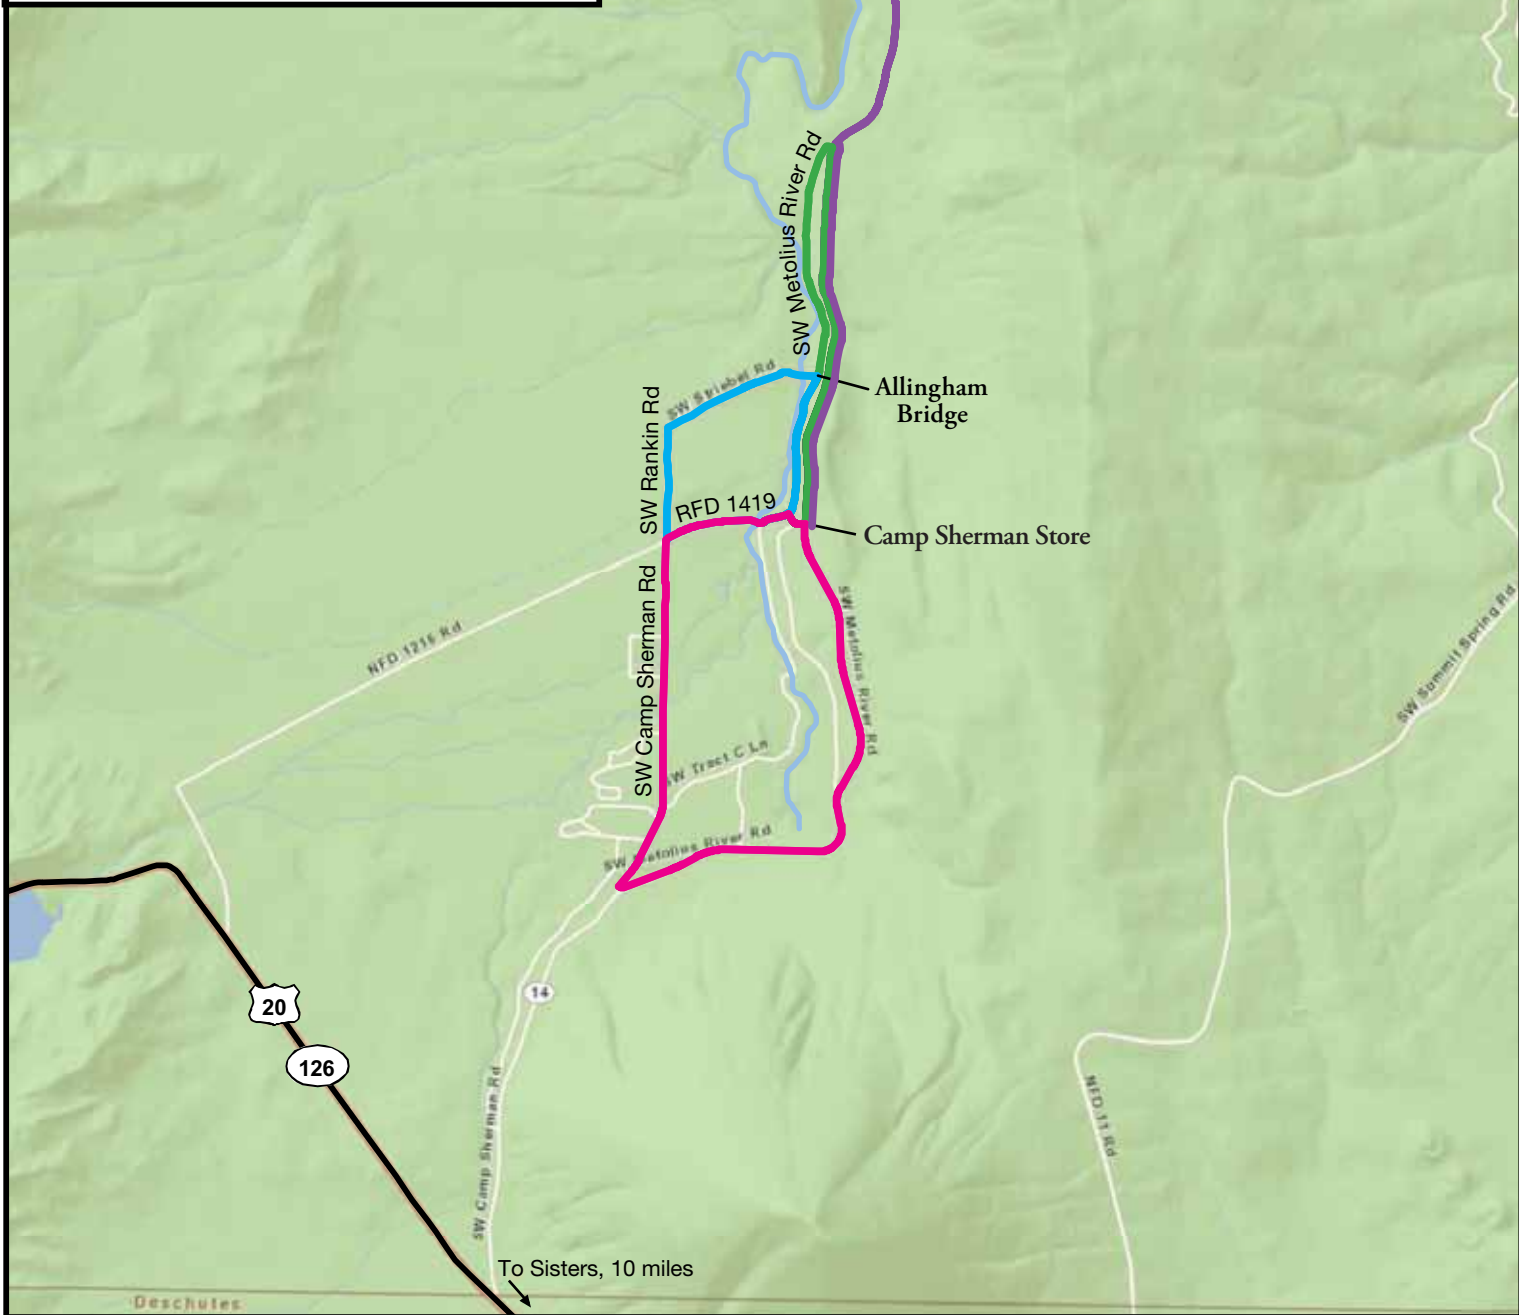

Nature
HISTORY
Discovery

Lower Bridge
Campground

Legend

- Metolius Springs Loop
- Allingham Loop
- River Loop
- Camp Sherman to Lower Bridge

Road Names Not Consistent

Metolius Loops Scenic Bikeway

Oregon Parks and Recreation Department
Info: (800) 551-6949
Reservations (800) 452-5687
www.oregonscenicbikeways.org
www.rideoregonride.com

9/2011

Deschutes