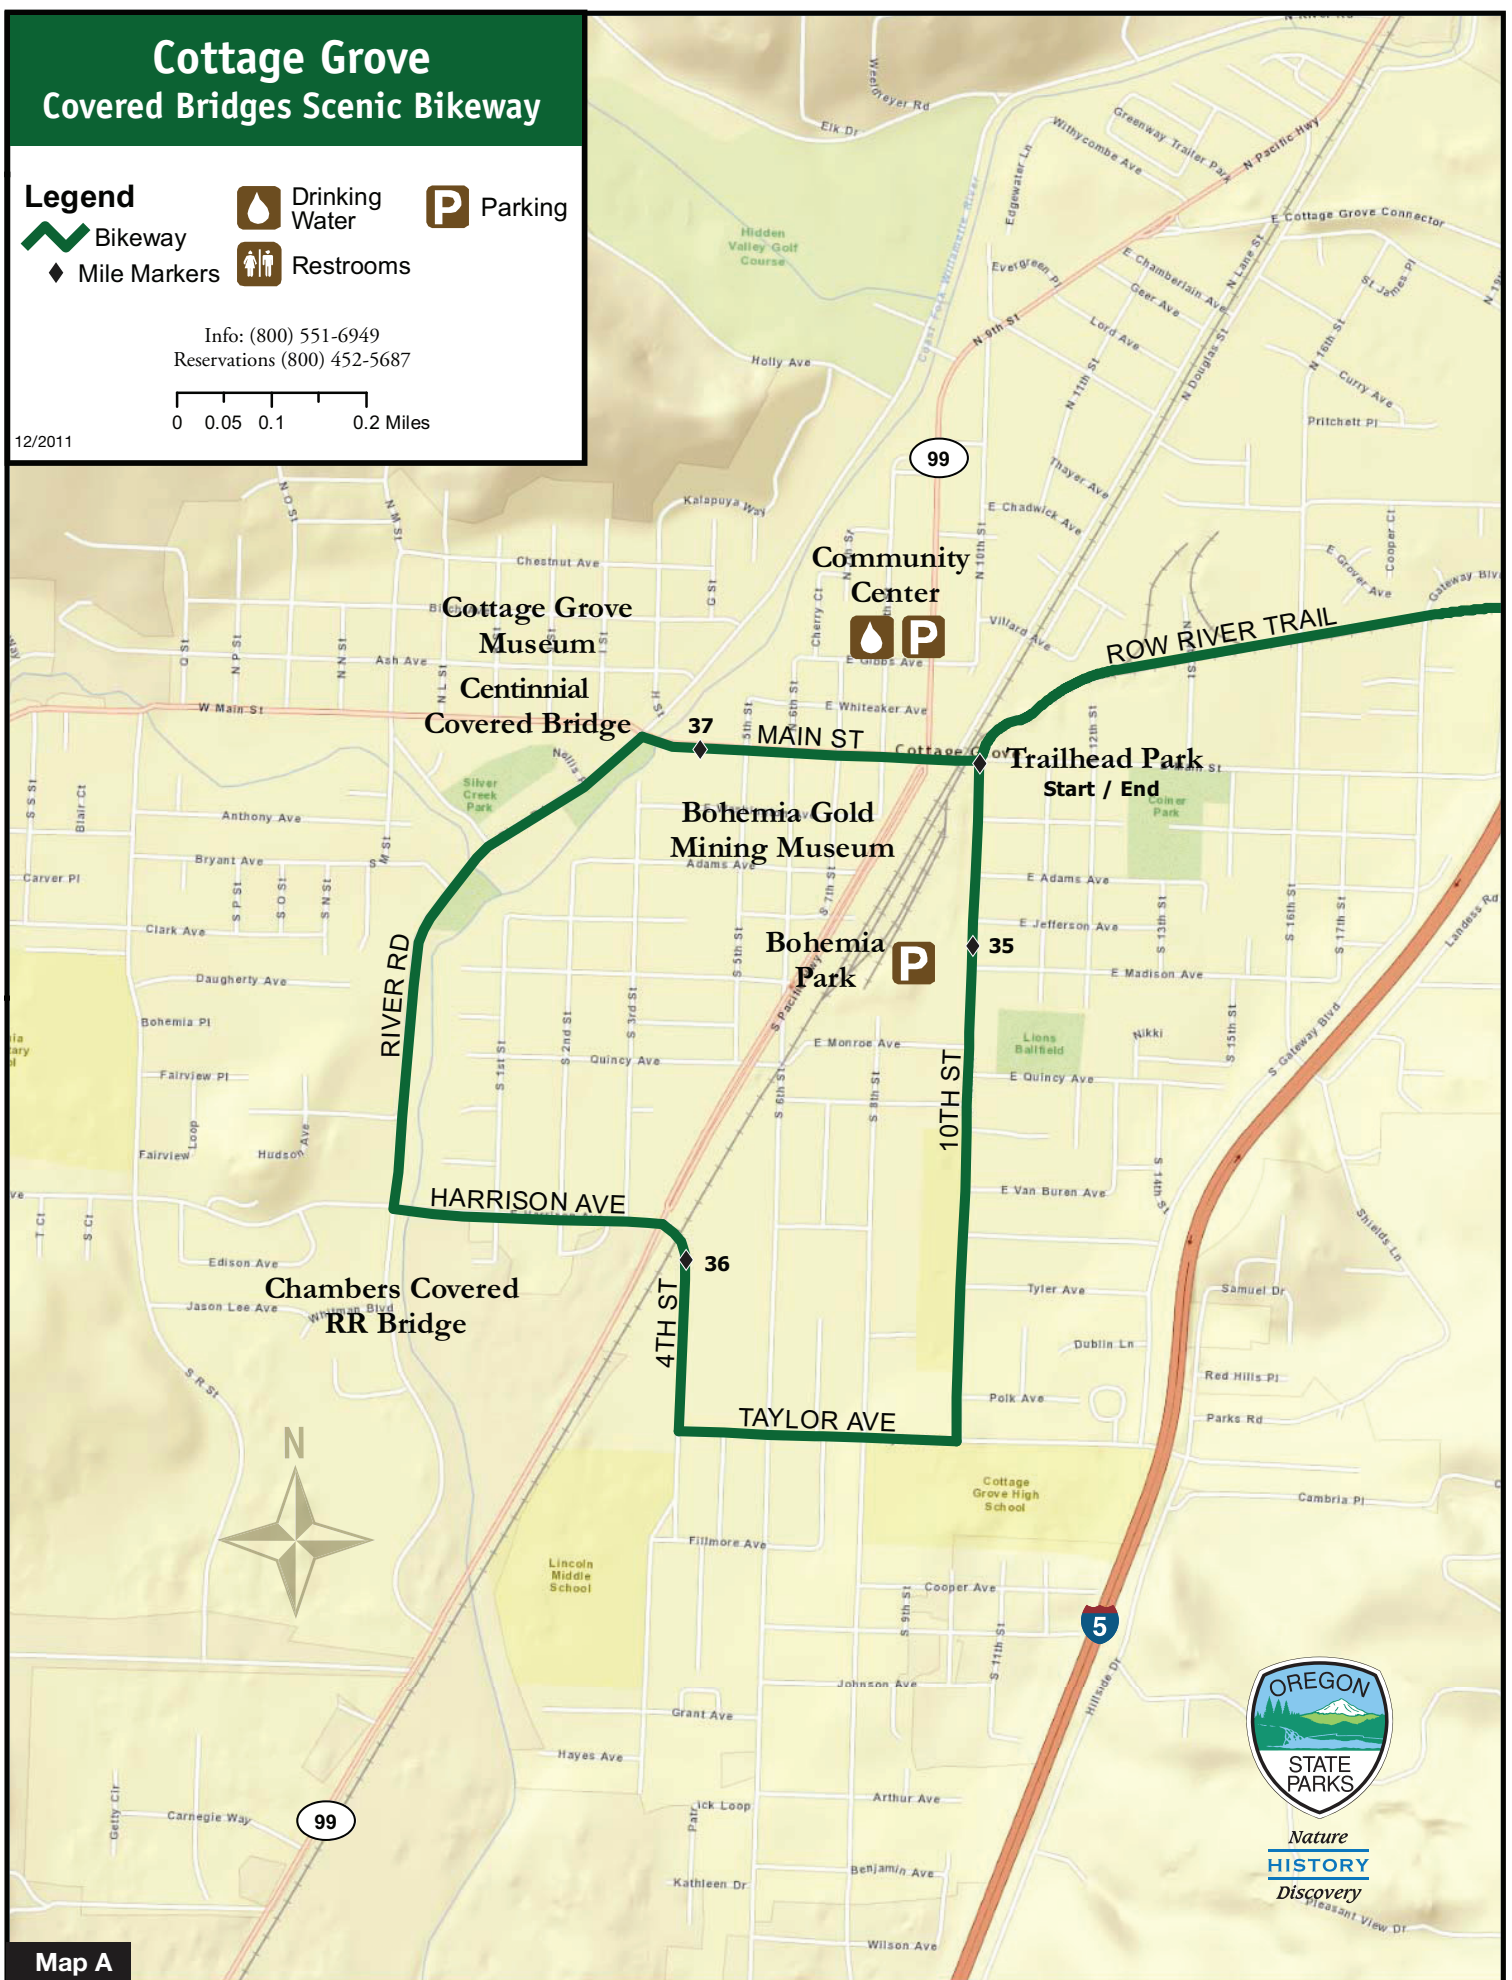

Cottage Grove Covered Bridges Scenic Bikeway

Legend

-  Bikeway
-  Drinking Water
-  Parking
-  Mile Markers
-  Restrooms

Info: (800) 551-6949
Reservations (800) 452-5687

12/2011

Nature
HISTORY
Discovery